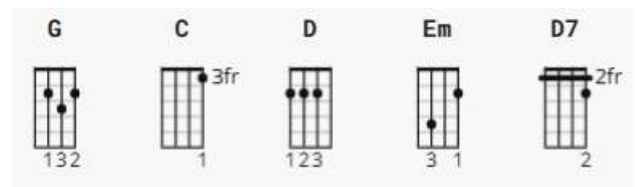

Brown Eyed Girl

by [Van Morrison](#)

Difficulty: beginner

Tuning: [E A D G B E](#)

Key: G

Capo: no capo

Chords

Guitar

Ukulele

Piano

Strum

▶ INTRO 151 bpm

▶ MAIN PATTERN 151 bpm

[Intro] 2X

e	--7--8-----10-----8--7-----	--12--13-----15-----13--12-----	--7--8-----10-----8--7-----	-----
B	--8-10-----12-----10--8-----	--13--15-----17-----15--13-----	--8-10-----12-----10--8-----	--10-----7-----8--10-----
G	-----	-----	-----	-----7-----
D	-----	-----	-----	-----
A	-----	-----	-----	-----
E	-----	-----	-----	-----

[Verse 2]

G **C** **G** **D**
 Whatever happened, to Tuesday and so slow
G **C** **G** **D**
 Goin' down to the old mine with a transistor radio
G **C**
 Standin' in the sunlight laughin',
G **D**
 hidin' behind a rainbow's wall
G **C** **G** **D7**
 Slippin' and a-slidin' all along the waterfall
C **D** **G** **Em** **C** **D** **G** **D**
 with you, My brown-eyed girl, you, my brown-eyed girl

[Bass Break]

[Verse 3]

G	C	G	D
So hard to find my way,		now that I'm all on my own	
G	C		
I saw you just the other day,			
G	D		
my, how you have grown			
G	C		
Cast my memory back there, Lord,			
G	D		
sometimes I'm overcome thinkin' about			
G	C		
Makin' love in the green grass,			
G	D	C	
behind the stadium with you			
D7	G	Em	
My brown-eyed girl,			
C	D	G	D
You my brown-eyed girl			