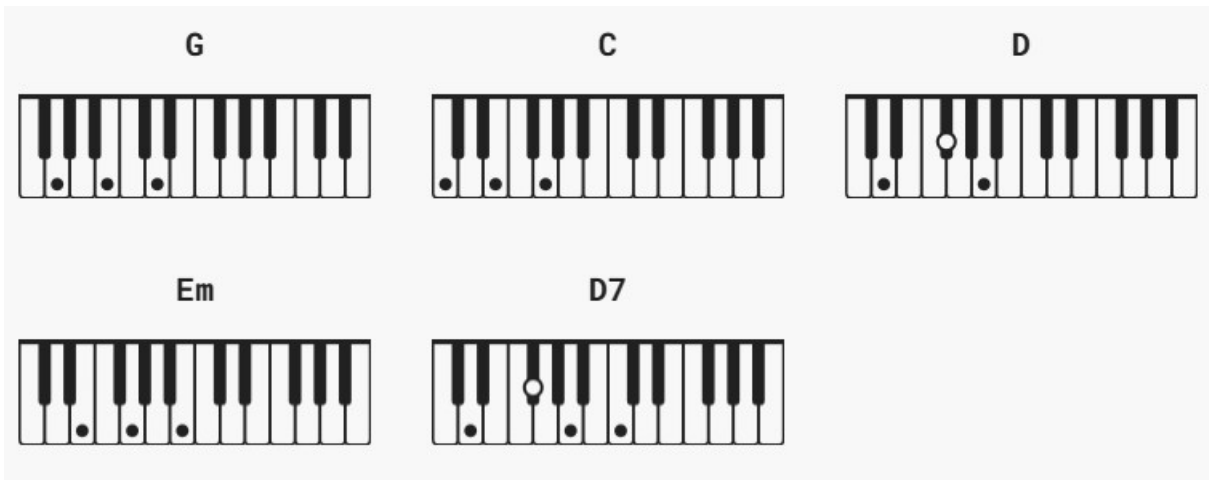

Brown Eyed Girl

by [Van Morrison](#)

Difficulty: beginner

Tuning: [E A D G B E](#)

Key: G

Capo: no capo

Chords

Guitar

Ukulele

Piano

Strum

▶ INTRO 151 bpm

▶ MAIN PATTERN 151 bpm