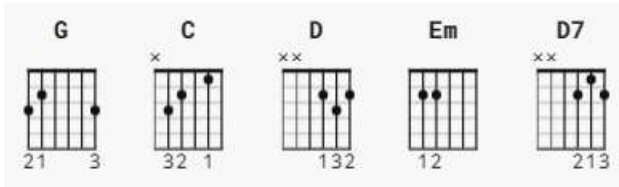

Brown Eyed Girl

by [Van Morrison](#)

Difficulty: beginner

Tuning: [E A D G B E](#)

Key: G

Capo: no capo

Chords

Guitar

Ukulele

Piano

Strum

▶ INTRO 151 bpm

▶ MAIN PATTERN 151 bpm

[Intro] 2X

e	--7--8-----10-----8--7-----	--12--13-----15-----13--12-----	--7--8-----10-----8--7-----	-----
B	--8-10-----12-----10--8-----	--13--15-----17-----15--13-----	--8-10-----12-----10--8-----	--10-----7-----8--10-----
G	-----	-----	-----	-----7-----
D	-----	-----	-----	-----
A	-----	-----	-----	-----
E	-----	-----	-----	-----

[Verse 2]

G **C** **G** **D**
 Whatever happened, to Tuesday and so slow
G **C** **G** **D**
 Goin' down to the old mine with a transistor radio
G **C**
 Standin' in the sunlight laughin',
G **D**
 hidin' behind a rainbow's wall
G **C** **G** **D7**
 Slippin' and a-slidin' all along the waterfall
C **D** **G** **Em** **C** **D** **G** **D**
 with you, My brown-eyed girl, you, my brown-eyed girl

[Bass Break]

[Verse 3]

G	C	G	D
So hard to find my way,		now that I'm all on my own	
G	C		
I saw you just the other day,			
G	D		
my, how you have grown			
G	C		
Cast my memory back there, Lord,			
G	D		
sometimes I'm overcome thinkin' about			
G	C		
Makin' love in the green grass,			
G	D	C	
behind the stadium with you			
D7	G	Em	
My brown-eyed girl,			
C	D	G	D
You my brown-eyed girl			